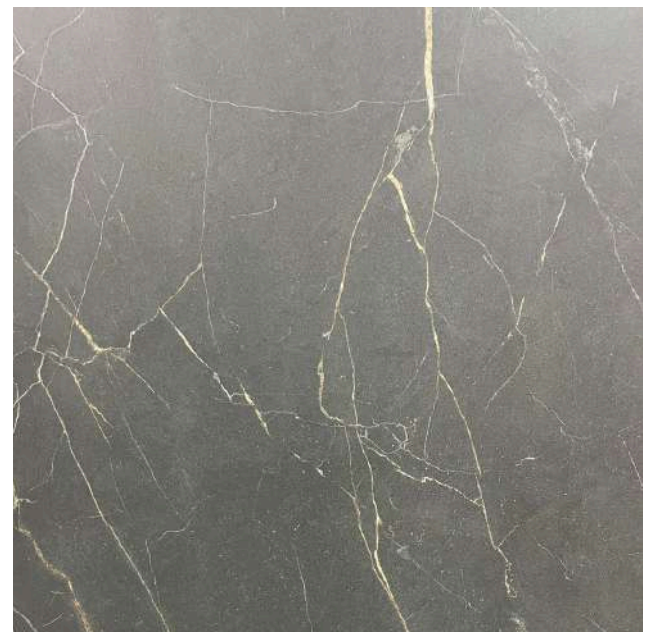

Lagan Graphite
Dark Grey & Beige Veins
MCLAGDAWBP