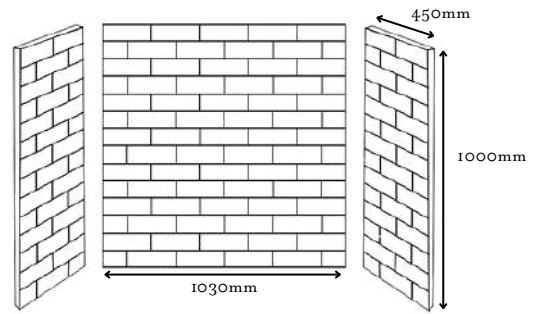

GMS Chamber Panels

	H (mm)	W (mm)
Back Panel	1000	1030
Side Panels x2	1000	450

Lagan Midnight
Black Herringbone & Gold Veins
MCLAGMIDNH