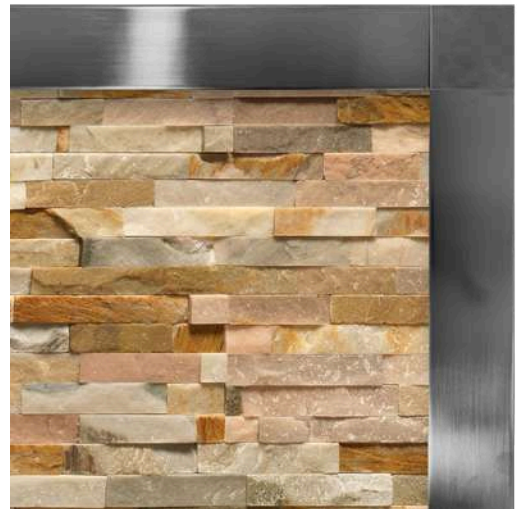

Inglenook Trim Kit

	H	W
Dimensions	1100mm	40mm

Features	
Included	Corner Pieces
Material	100% Steel
Customisable	Can be cut to size required

Black
MCTRIMKITBLK

Brushed Stainless Steel
MCTRIMKITBS

Stainless
MCTRIMKITSS