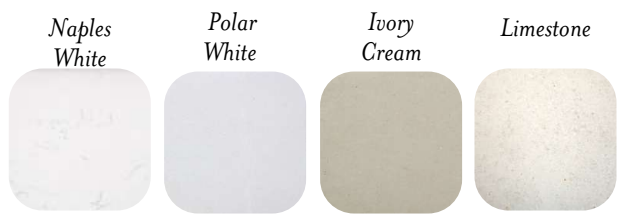

Sizes

	H	W	D
54"	1200	1372	250
60"	1255	1524	270

	54"	60"
Naples White (Honed)	x	x
Polar White (Polished)	x	x
Ivory Cream (Polished)	x	x
Limestone (Honed)	x	x