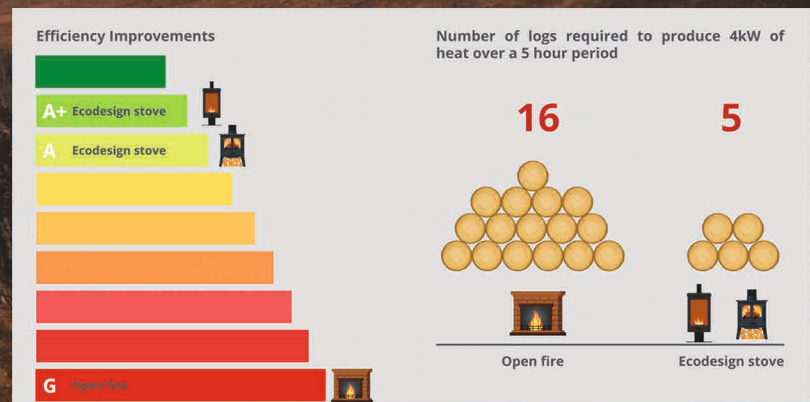

Green

Clean Burn

Ecodesign Ready stoves have been engineered to burn wood more completely thus reducing particulate matter (organic particles that come from incomplete combustion of the fuel).

The Mourne Eco stoves feature targeted introduction of combustion air at higher levels in the fire box, reigniting the particles of smoke before they can leave the stove.

More Efficient

As well as greatly reducing the emission of particulate matter, Mourne Eco stoves are also more efficient, reducing the amount of fuel you need to use in the stove, maximising heat output and saving you money.