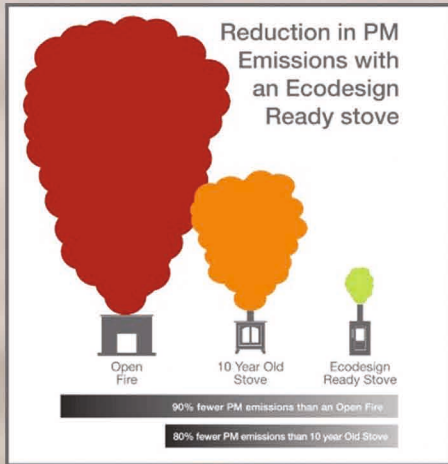

Green

Clean Burn

Ecodesign Ready stoves have been engineered to burn wood more completely thus reducing particulate matter (organic particles that come from incomplete combustion of the fuel).

The Mourne Eco stoves feature targeted introduction of combustion air at higher levels in the fire box, reigniting the particles of smoke before they can leave the stove.