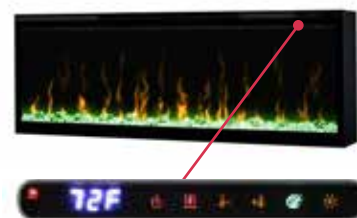

Manual Control