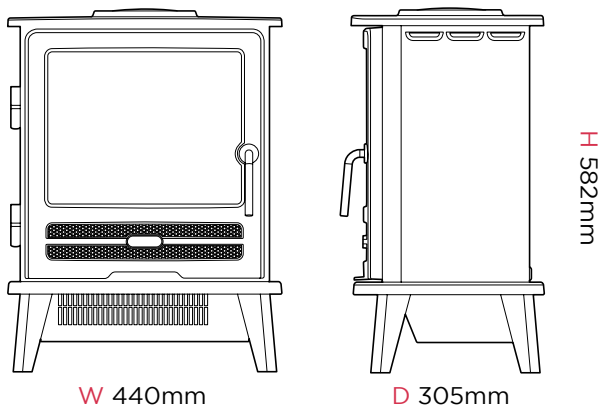

Willowbrook

Dimensions & Weight			
Height (mm)	Width (mm)	Depth (mm)	Weight (kg)
582	440	305	11.5

Product Features	
Product Category	Electric Fires
Product Type	Stove
Brand	Dimplex
Model/Range Name	Willowbrook
Flame Effect	Optimyst
Model Reference	WLL20
Material Code	X-060792
Barcode	5011139060792
Approvals	CE/UKCA
Guarantee Period	2 years

Product Features	
Heat Output	2kW
Heat Settings	2 - 1kW / 2kW
Variable Thermostat	Y
Fan Heat / Radiant Heat	Yes / No
Location of Controls	Behind door
On/Off Switch	Y
Remote Control	Y
Batteries Included	Y (2 x AAA)
Optimyst Effect	Y
Flame Type	Optimyst
Water Tank Size	750ml
Fuel Bed Supplied	Logs

Product Features	
Lot 20 Compliant	Y
Freestanding	Y
Wall Mountable	N
Inset	N
Opening Door	Y
Suite	N
Lamp Type	LED
Kettle (IEC) Lead	N
Safety Cut Out	Y
Power Cord Length	1.8m
Core Materials	Steel/plastic
Finish / Colour	Black

Accessories	
HPD001 Hearth Pad	X-025951