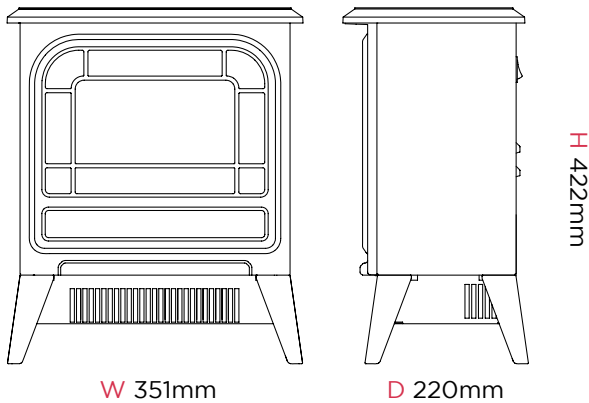

Microstove

W 351mm

D 220mm

H 422mm

Dimensions & Weight

Height (mm)	Width (mm)	Depth (mm)	Weight (kg)
422	351	220	6

Product Features

Heat Output	1.2kW
Heat Settings	600W / 1.2kW
Variable Thermostat	Y
Fan Heat / Radiant Heat	Yes / No
Location of Controls	Back of product
On/Off Switch	Y
Remote Control	N
Batteries Included	N/A
Optiflame Effect	Y
Flame Type	Optiflame
Flame Effect Only	Y
Fuel Bed Supplied	Logs

Accessories

HPD001 Hearth Pad	X-025951

Product Features

Product Category	Electric Fires
Product Type	Stove
Brand	Dimplex
Model/Range Name	Microstove
Flame Effect	Optiflame
Model Reference	MCFSTV12E
Material Code	X-061522
Barcode	5011139061522
Approvals	CE/UKCA
Guarantee Period	2 years

Product Features

Lot 20 Compliant	Y
Freestanding	Y
Wall Mountable	N
Inset	N
Opening Door	N
Suite	N
Lamp Type	LED
Kettle (IEC) Lead	N
Safety Cut Out	Y
Power Cord Length	1.8m
Core Materials	Metal / Plastic
Finish / Colour	Black