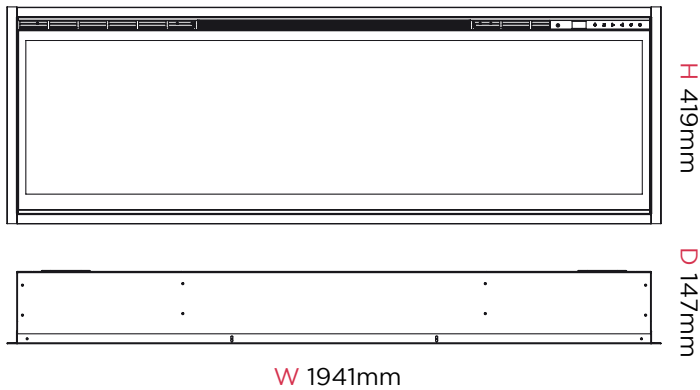

Ignite 74

Dimensions & Weight

Height (mm)	Width (mm)	Depth (mm)	Weight (kg)
419	1941	147	39.2kg

Product Features

Heat Output	2kW
Heat Settings	1.8-2kW
Variable Thermostat	Y
Fan Heat / Radiant Heat	Yes / No
Location of Controls	Top right hand side
On/Off Switch	Y
Remote Control	Y
Batteries Included	1 x CR2032
Optiflame Effect	Y
Flame Type	Rotisserie
Flame Effect Only	Y
Fuel Bed Supplied	Acrylic Ice

Accessories

Driftwood River Rock 74"	X-LF74DWS-KIT

Product Features

Product Category	Electric Fires
Product Type	Built-in
Brand	Dimplex
Model/Range Name	Ignite
Flame Effect	Optiflame
Model Reference	XLF74
Material Code	X-210289
Barcode	5011139210289
Approvals	CE/UKCA
Guarantee Period	2 years

Product Features

Lot 20 Compliant	Y
Freestanding	N
Wall Mountable	N
Built in	Y
View of fire	1 sided
Lamp Type	LED
Colour Settings	Y
Kettle (IEC) Lead	Y
Safety Cut Out	Y
Power Cord Length	1.8m
Core Materials	Metal / Glass
Finish / Colour	Black