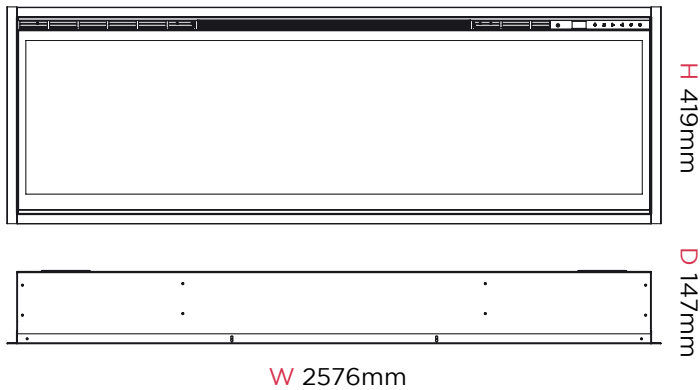

Ignite 100

Dimensions & Weight

Height (mm)	Width (mm)	Depth (mm)	Weight (kg)
419	2576	147	50.7kg

Product Features

Heat Output	2kW
Heat Settings	1.8 - 2kW
Variable Thermostat	Y
Fan Heat / Radiant Heat	Yes / No
Location of Controls	Top right hand side
On/Off Switch	Y
Remote Control	Y
Batteries Included	1 x CR2032
Optiflame Effect	Y
Flame Type	Rotisserie
Flame Effect Only	Y
Fuel Bed Supplied	Acrylic Ice

Accessories

Driftwood River Rock 50"	X-LF50DWS-KIT x 2

Product Features

Product Category	Electric Fires
Product Type	Built-in
Brand	Dimplex
Model/Range Name	Ignite
Flame Effect	Optiflame
Model Reference	XLF100
Material Code	X-210296
Barcode	5011139210296
Approvals	CE/UKCA
Guarantee Period	2 years

Product Features

Lot 20 Compliant	Y
Freestanding	N
Wall Mountable	N
Built in	Y
View of fire	1 sided
Lamp Type	LED
Colour Settings	Y
Kettle (IEC) Lead	Y
Safety Cut Out	Y
Power Cord Length	1.8m
Core Materials	Metal / Glass
Finish / Colour	Black