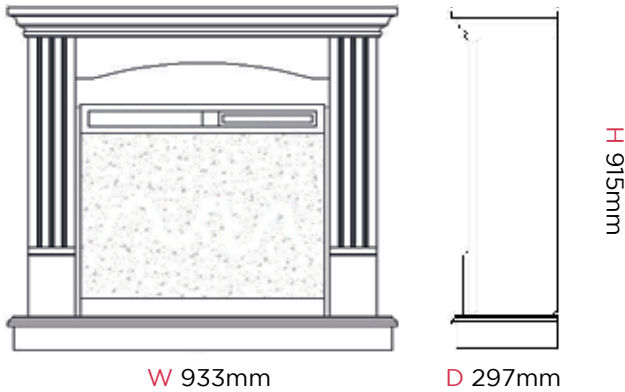

Chadwick

Dimensions & Weight			
Height (mm)	Width (mm)	Depth (mm)	Weight (kg)
915	933	297	36.1

Product Features	
Heat Output	1.5kW
Heat Setting	1-1.5kW
Variable Thermostat	Y
Fan Heat / Radiant Heat	Yes / No
Location of Controls	Top right side of fire
On/Off Switch	Y
Remote Control	Y
Batteries Included	Y - 1 x CR2032
Optiflame Effect	Y
Flame Type	Optiflame XHD
Flame Effect Only	Y
Fuel Bed Supplied	Log effect

Product Features	
Product Category	Electric Fires
Product Type	Suite
Brand	Dimplex
Model/Range Name	Chadwick
Flame Effect	Optiflame
Model Reference	CDW15XHD
Material Code	500000699
Barcode	5011139211811
Approvals	CE/UKCA
Guarantee Period	2 years

Product Features	
Lot 20 Compliant	Y
Freestanding	Y
Wall Mountable	N
Inset	N
Suite	Y
Assembly	Fully assembled
Lamp Type	LED
Kettle (IEC) Lead	N
Safety Cut Out	Y
Power Cord Length	1.8m
Core Materials	MDF / Glass / Steel
Finish / Colour	Cream