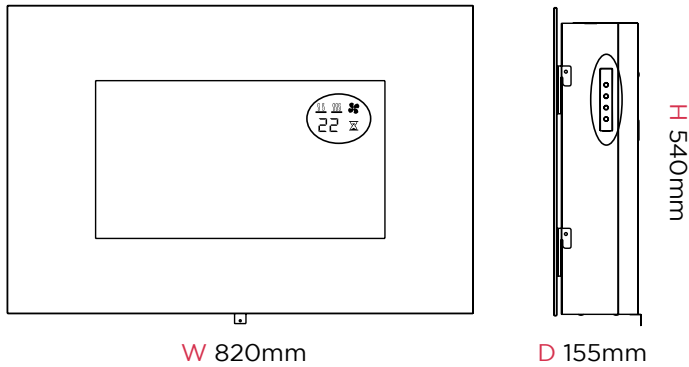

Toluca Deluxe

Dimensions & Weight

Height (mm)	Width (mm)	Depth (mm)	Weight (kg)
540	820	155	14.5kg

Product Features

Heat Output	2kW
Heat Settings	2 - 1kW / 2kW
Variable Thermostat	Y
Fan Heat / Radiant Heat	Yes / No
Location of Controls	Top right side of fire
On/Off Switch	Y
Remote Control	Y
Batteries Included	1 x CR2032
Optiflame Effect	Y
Flame Type	Rotisserie
Flame Effect Only	Y
Fuel Bed Supplied	Crystals or Pebbles

Product Features

Product Category	Electric Fires
Product Type	Wall
Brand	Dimplex
Model/Range Name	Toluca Deluxe
Flame Effect	Optiflame
Model Reference	TLC20LX
Material Code	400000340
Barcode	5011139061935
Approvals	CE/UKCA
Guarantee Period	2 years

Product Features

Lot 20 Compliant	Y
Freestanding	N
Wall Mountable	Y
Built in	N
View of fire	1 sided
Lamp Type	LED
Colour Settings	Y
Kettle (IEC) Lead	N
Safety Cut Out	Y
Power Cord Length	1.8m
Core Materials	Metal / Glass
Finish / Colour	Black