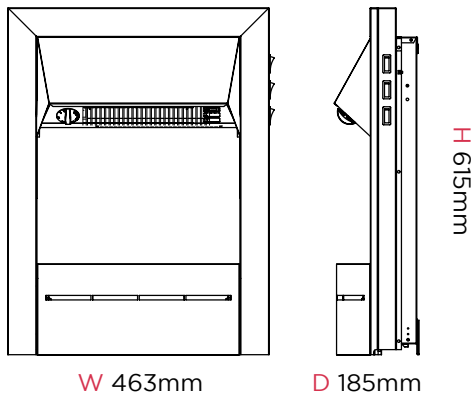

Savena

Dimensions & Weight			
Height (mm)	Width (mm)	Depth (mm)	Weight (kg)
615	463	185	8

Product Features	
Heat Output	2kW
Heat Settings	2 - 1kW / 2kW
Variable Thermostat	Y
Fan Heat / Radiant Heat	Yes / No
Location of Controls	On side panel
On/Off Switch	Y
Remote Control	N
Batteries Included	N
Optiflame Effect	Y
Flame Type	Rotisserie
Flame Effect Only	Y
Fuel Bed Supplied	Coal/Pebbles

Accessories	
OSP004 Spacer Kit	X-048264

Product Features	
Product Category	Electric Fires
Product Type	Inset
Brand	Dimplex
Model/Range Name	Savena
Flame Effect	Optiflame
Model Reference	SAV20CH
Material Code	X-047519
Barcode	5011139047519
Approvals	CE/UKCA
Guarantee Period	2 years

Product Features	
Lot 20 Compliant	Y
Freestanding	Y (with spacer)
Wall Mountable	N
Inset	Y
Suite	N
Spacer Kit	Y (see below)
Lamp Type	LED
Safety Cut Out	Y
Kettle (IEC) Lead	Y
Power Cord Length	1.4m
Core Materials	Steel / Plastic
Finish / Colour	Brushed Chrome