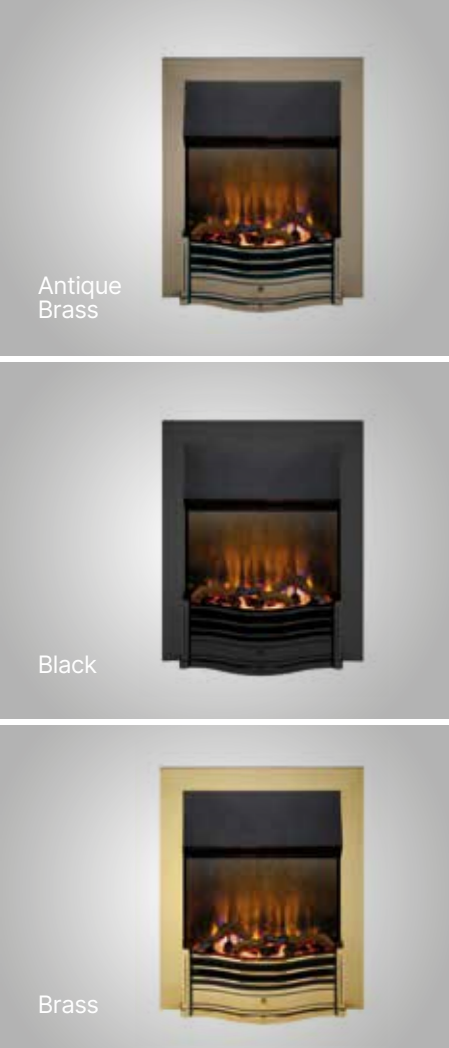

Optiflame^{3D}

Dumfries

This beautifully crafted inset fire features a traditional cast iron fret and is available in a selection of finishes—brass, chrome, black, or antique brass. Complete with Optiflame 3D technology, it offers customisable flame effects and adjustable intensity, allowing you to create the perfect atmosphere. The integrated downlighting further enhances the fire's appeal, adding a striking visual effect to any room. With its classic design and advanced features, this inset fire brings both timeless style and modern functionality to your home.

Optional spacer kit OSP005

- Offering of up to 2kW heat output
- Easy to use remote control
- Variable flame brightness
- Choice of blue flame effect
- Choice of coals, logs or crystals
- Run back timer (8 hours)