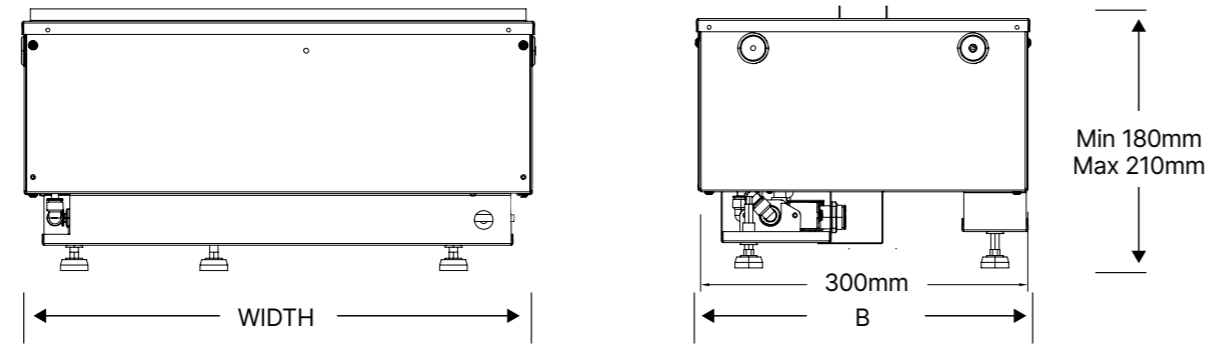

Detailed Dimensions

Cassette Retail 500 | 1000

Model	Width
CAS500	508mm
CAS100	1017mm

Fuel Bed	B
Metal	304mm
Log	354mm