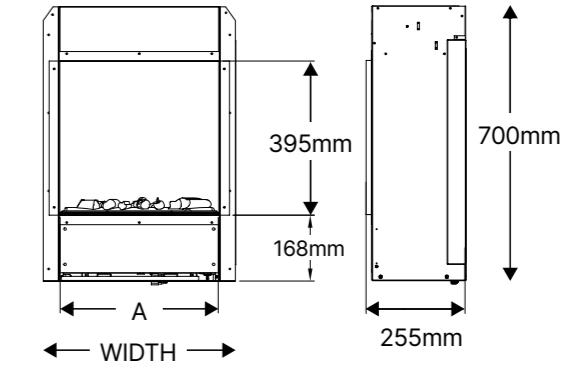

Detailed Dimensions

Ignite Evolve 50 | 60 | 74 | 100

Model	Width	A
Ignite Evolve 50	1306mm	1278mm
Ignite Evolve 60	1560mm	1532mm
Ignite Evolve 74	1941mm	1887mm
Ignite Evolve 100	2576mm	2548mm

Vivente Plus 75 | 100 | 150

Model	Width	A	B
Vivente Plus 75	794mm	764mm	750mm
Vivente Plus 100	1044mm	1014mm	1000mm
Vivente Plus 150	1544mm	1514mm	1500mm

Detailed Dimensions

Cassette Retail 500 | 1000

Model	Width
CAS500	508mm
CAS100	1017mm

Fuel Bed	B
Metal	304mm
Log	354mm

Cassette 400 | 600

Model	Width
Cassette 400	405mm
Cassette 600	564mm

Detailed Dimensions

Engine 56-400 | 56-600

Model	Width	A
Engine 56-400	490mm	413mm
Engine 56-600	646mm	569mm