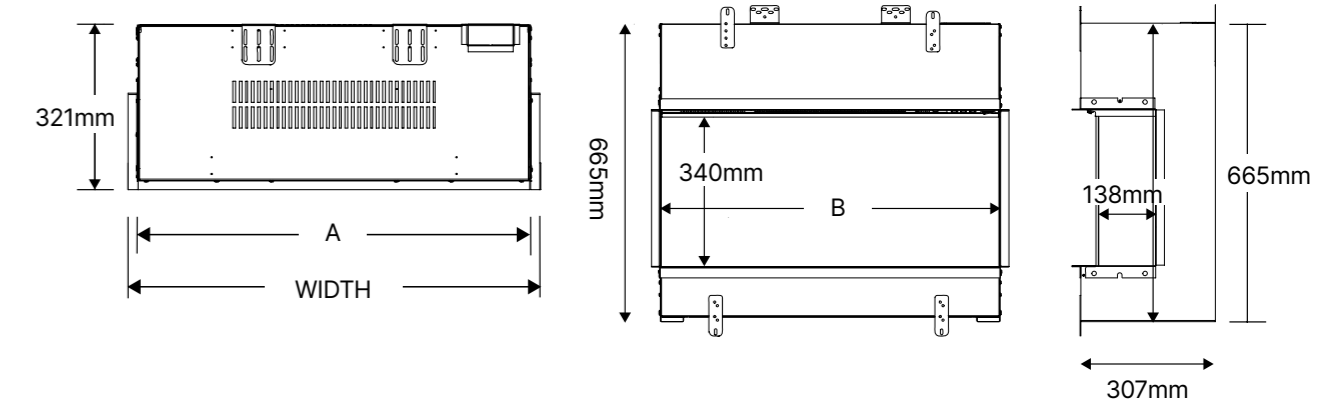

Detailed Dimensions

Ignite Evolve 50 | 60 | 74 | 100

Model	Width	A
Ignite Evolve 50	1306mm	1278mm
Ignite Evolve 60	1560mm	1532mm
Ignite Evolve 74	1941mm	1887mm
Ignite Evolve 100	2576mm	2548mm

Vivente Plus 75 | 100 | 150

Model	Width	A	B
Vivente Plus 75	794mm	764mm	750mm
Vivente Plus 100	1044mm	1014mm	1000mm
Vivente Plus 150	1544mm	1514mm	1500mm

Detailed Dimensions

Cassette Retail 500 | 1000

Model	Width
CAS500	508mm
CAS100	1017mm