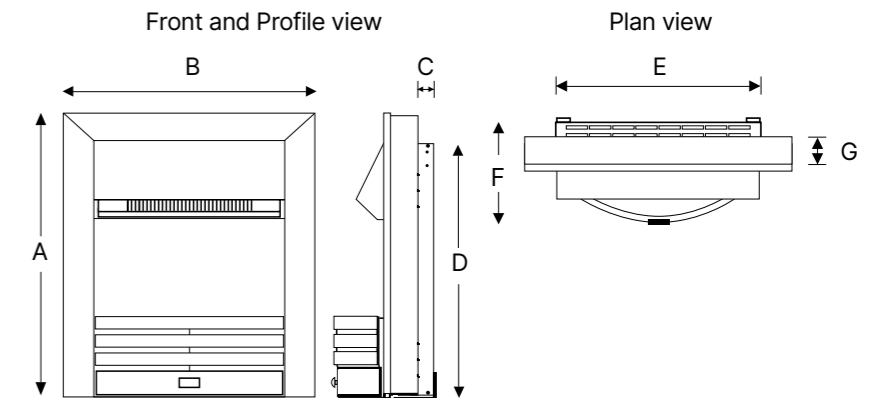

Optimyst & Optiflame electric Inset Fires

Model	A	B	C	D	E	F	G
Danville	620mm	517mm	65mm	536mm	394mm	231mm	50mm
Dumfries	613mm	520mm	65mm	551mm	408mm	202mm	25mm
Glencoe	635mm	517mm	90mm	551mm	408mm	218mm	25mm
Lerwick	613mm	517mm	65mm	551mm	408mm	225mm	25mm
Skeldon	613mm	517mm	65mm	551mm	408mm	205mm	25mm
Skeldon 3D	613mm	517mm	65mm	551mm	408mm	205mm	25mm
Torridon	613mm	517mm	65mm	551mm	408mm	210mm	25mm