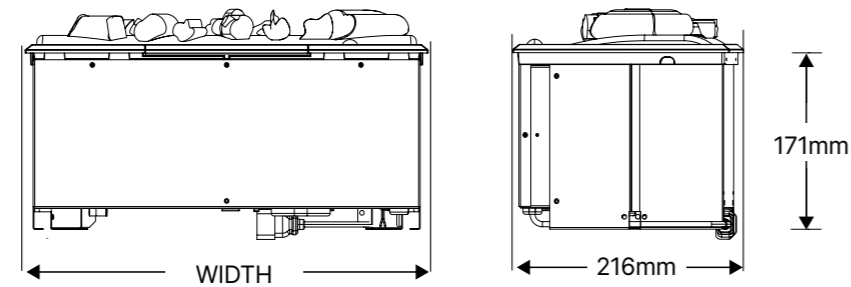

Cassette 400 | 600

Model	Width
Cassette 400	405mm
Cassette 600	564mm