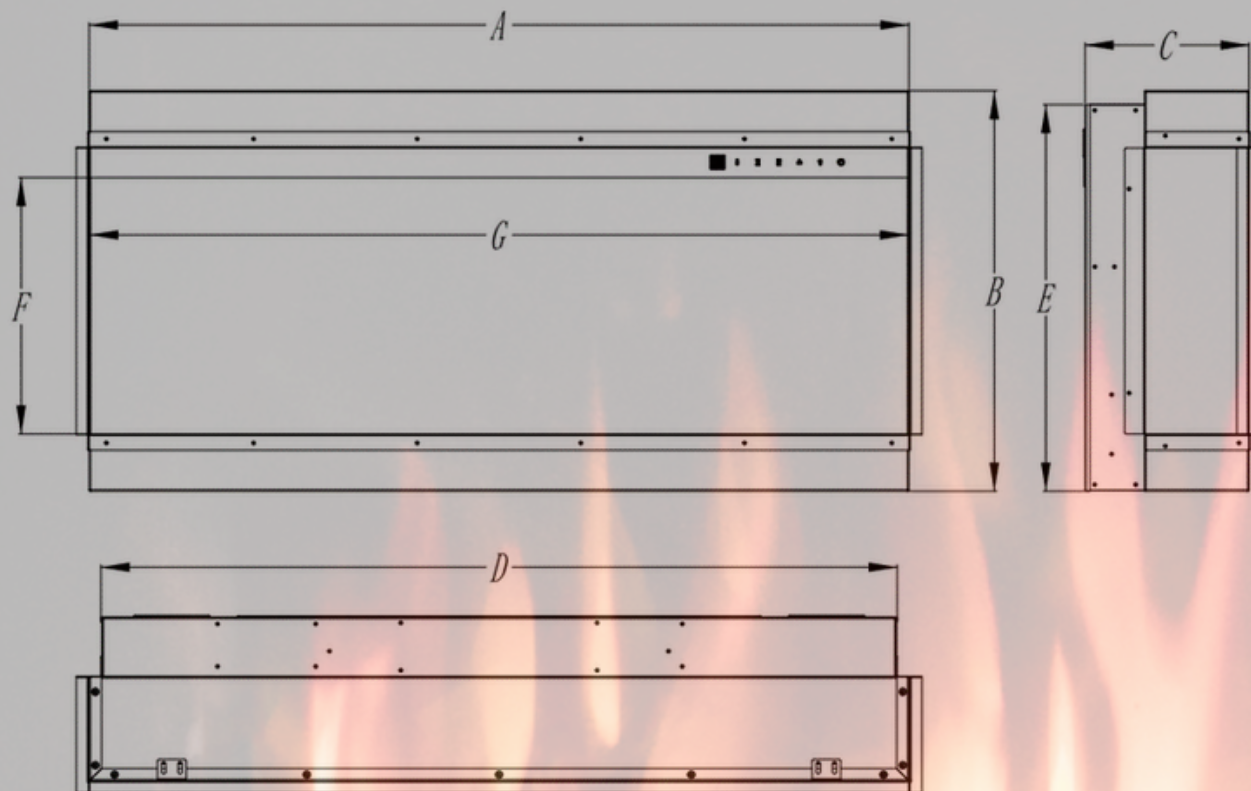

Ellere Slimline Specifications

(m m)

MODEL	A	B	C	D	E	F	G
100	1002	490	200	973	473	313	1000
130	1302	490	200	1273	473	313	1300
150	1502	490	200	1473	473	313	1500
180	1802	540	200	1773	523	363	1800