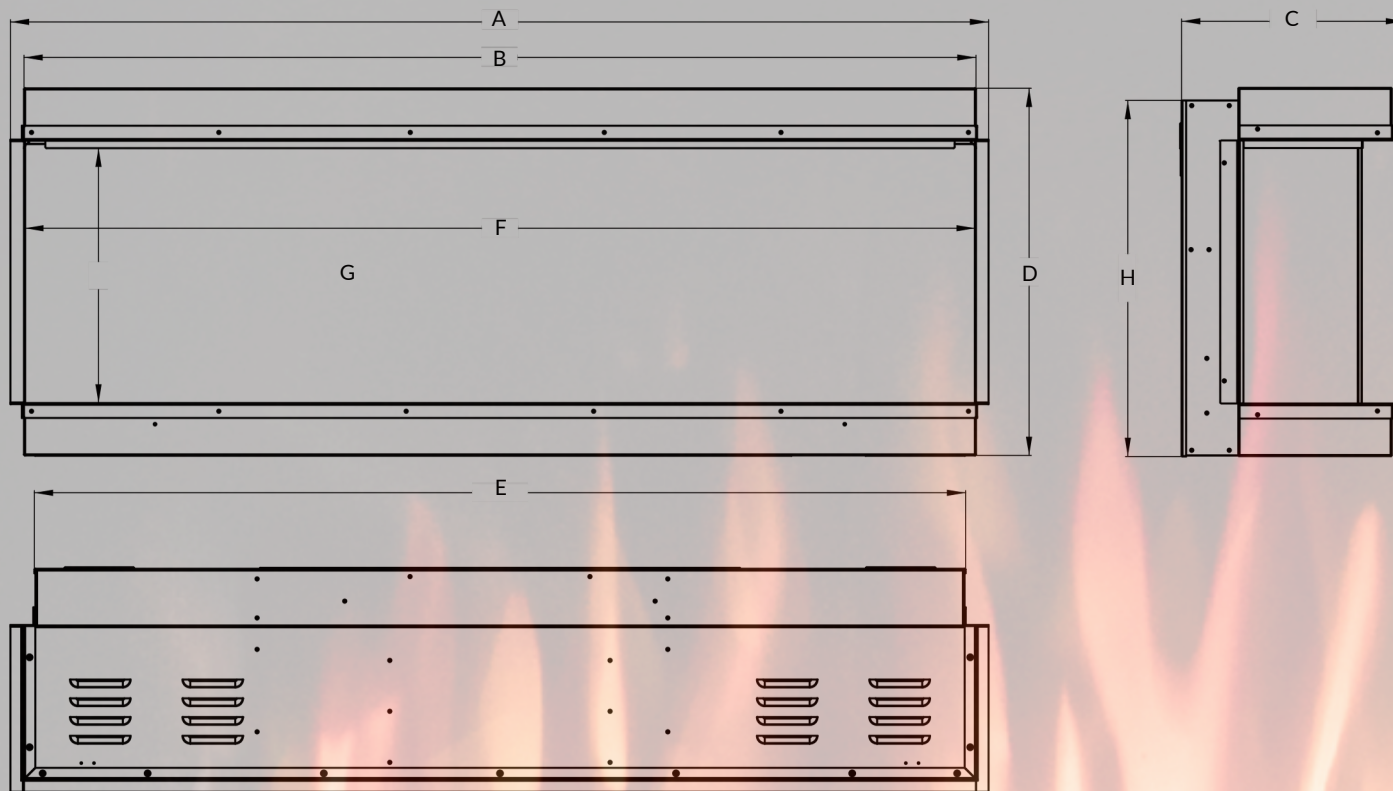

Vista Specifications

(mm)

MODEL	A	B	C	D	E	F	G	H
130	1305	1270	297.8	490	1242.2	1268	340	473.7
150	1559	1524	297.8	490	1496.2	1522	340	473.7
180	1863	1828	297.8	490	1800.2	1826	340	473.7