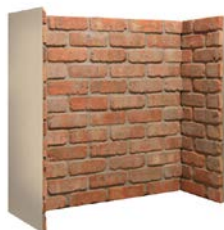

LOCKSTONE CHAMBERS

ASH GREY

CHARCOAL

OYSTER

RUSTIC SLATE

PLATINUM

MAXI - DOVE GREY

MAXI - NORDIC

VERMICULITE BOARDS

SMALL BRICK

LARGE BRICK

HERRINGBONE

REEDED

- ✓ Also available in plain board
- ✓ 1,100 degrees temperature resistant
- ✓ Insulates against heat escaping

OTHER CHAMBERS

RUSTIC BRICK

RUSTIC BRICK
WITH FRONT RETURNS & ARCH (4PC)
ALSO AVAILABLE WITH FRONT RETURN
NO ARCH (3PC)

**RUSTIC BRICK
HERRINGBONE**

**PORCELAIN
SLATE**

**RED CERAMIC
BRICK BOND**

**GREY CERAMIC
BRICK BOND**

**OLIVE WATERFALL
SLATE**